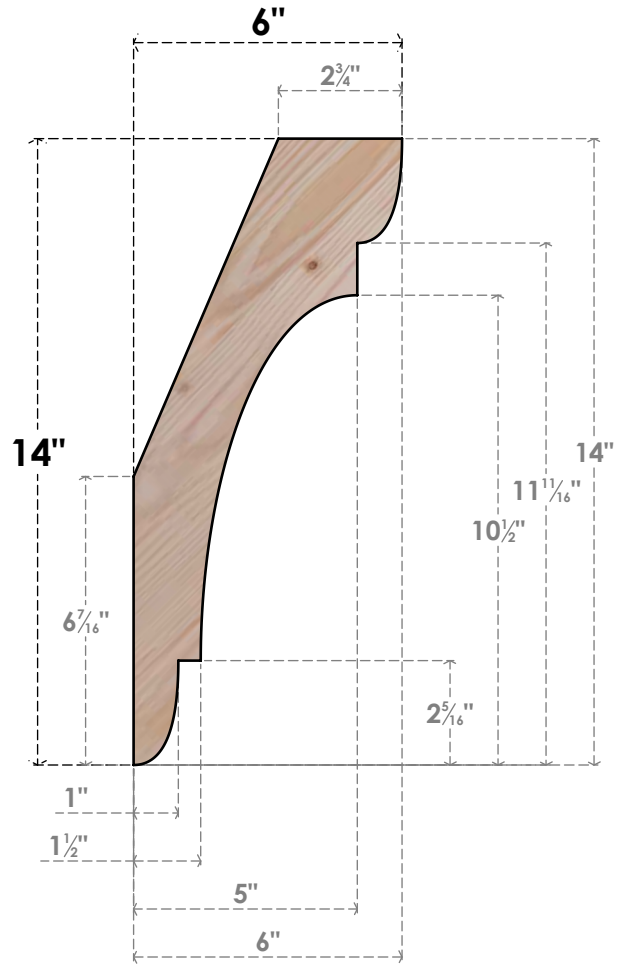

BRC04X06X14OLY00SDF

3 1/2"W X 6"D X 14"H OLYMPIC SMOOTH BRACE, DOUGLAS FIR

SIDE

FRONT

EKENA MILLWORK
 2300 WEST MAIN ST.
 CLARKSVILLE, TX 75426
 TOLL FREE: 866-607-0453
 WWW.EKENAMILLWORK.COM

NOTES

1. INSTALLATION TO BE COMPLETED IN ACCORDANCE WITH MANUFACTURER'S SPECIFICATIONS.
2. DRAWING MAY NOT BE TO SCALE
3. THIS DRAWING IS INTENDED FOR DESIGN AND PLANNING PURPOSES ONLY.
4. ALL INFORMATION CONTAINED HEREIN WAS CURRENT AT THE TIME OF DEVELOPMENT BUT MUST BE REVIEWED AND APPROVED BY THE PRODUCT MANUFACTURER TO BE CONSIDERED ACCURATE.
5. PRODUCTS ARE NOT KILN DRIED. THIS ITEM IS UNIQUE AND WILL CONTAIN THE NATURAL VARIATIONS THAT THE WOOD SPECIES OFFERS. THIS MAY RESULT IN VARIATIONS UP TO 1/4"