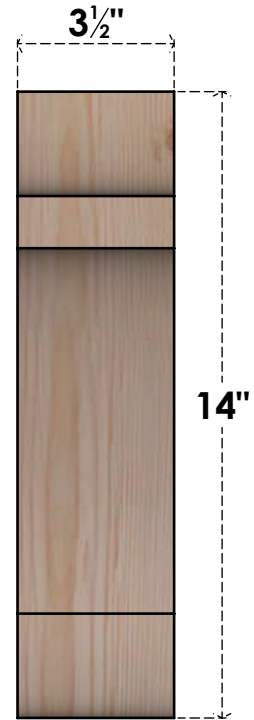

BRC04X06X14OLY00SDF

3 1/2"W X 6"D X 14"H OLYMPIC SMOOTH BRACE, DOUGLAS FIR

SIDE

FRONT

EKENA MILLWORK
 2300 WEST MAIN ST.
 CLARKSVILLE, TX 75426
 TOLL FREE: 866-607-0453
 WWW.EKENAMILLWORK.COM

NOTES

1. INSTALLATION TO BE COMPLETED IN ACCORDANCE WITH MANUFACTURER'S SPECIFICATIONS.
2. DRAWING MAY NOT BE TO SCALE
3. THIS DRAWING IS INTENDED FOR DESIGN AND PLANNING PURPOSES ONLY.
4. ALL INFORMATION CONTAINED HEREIN WAS CURRENT AT THE TIME OF DEVELOPMENT BUT MUST BE REVIEWED AND APPROVED BY THE PRODUCT MANUFACTURER TO BE CONSIDERED ACCURATE.
5. PRODUCTS ARE NOT KILN DRIED. THIS ITEM IS UNIQUE AND WILL CONTAIN THE NATURAL VARIATIONS THAT THE WOOD SPECIES OFFERS. THIS MAY RESULT IN VARIATIONS UP TO 1/4"